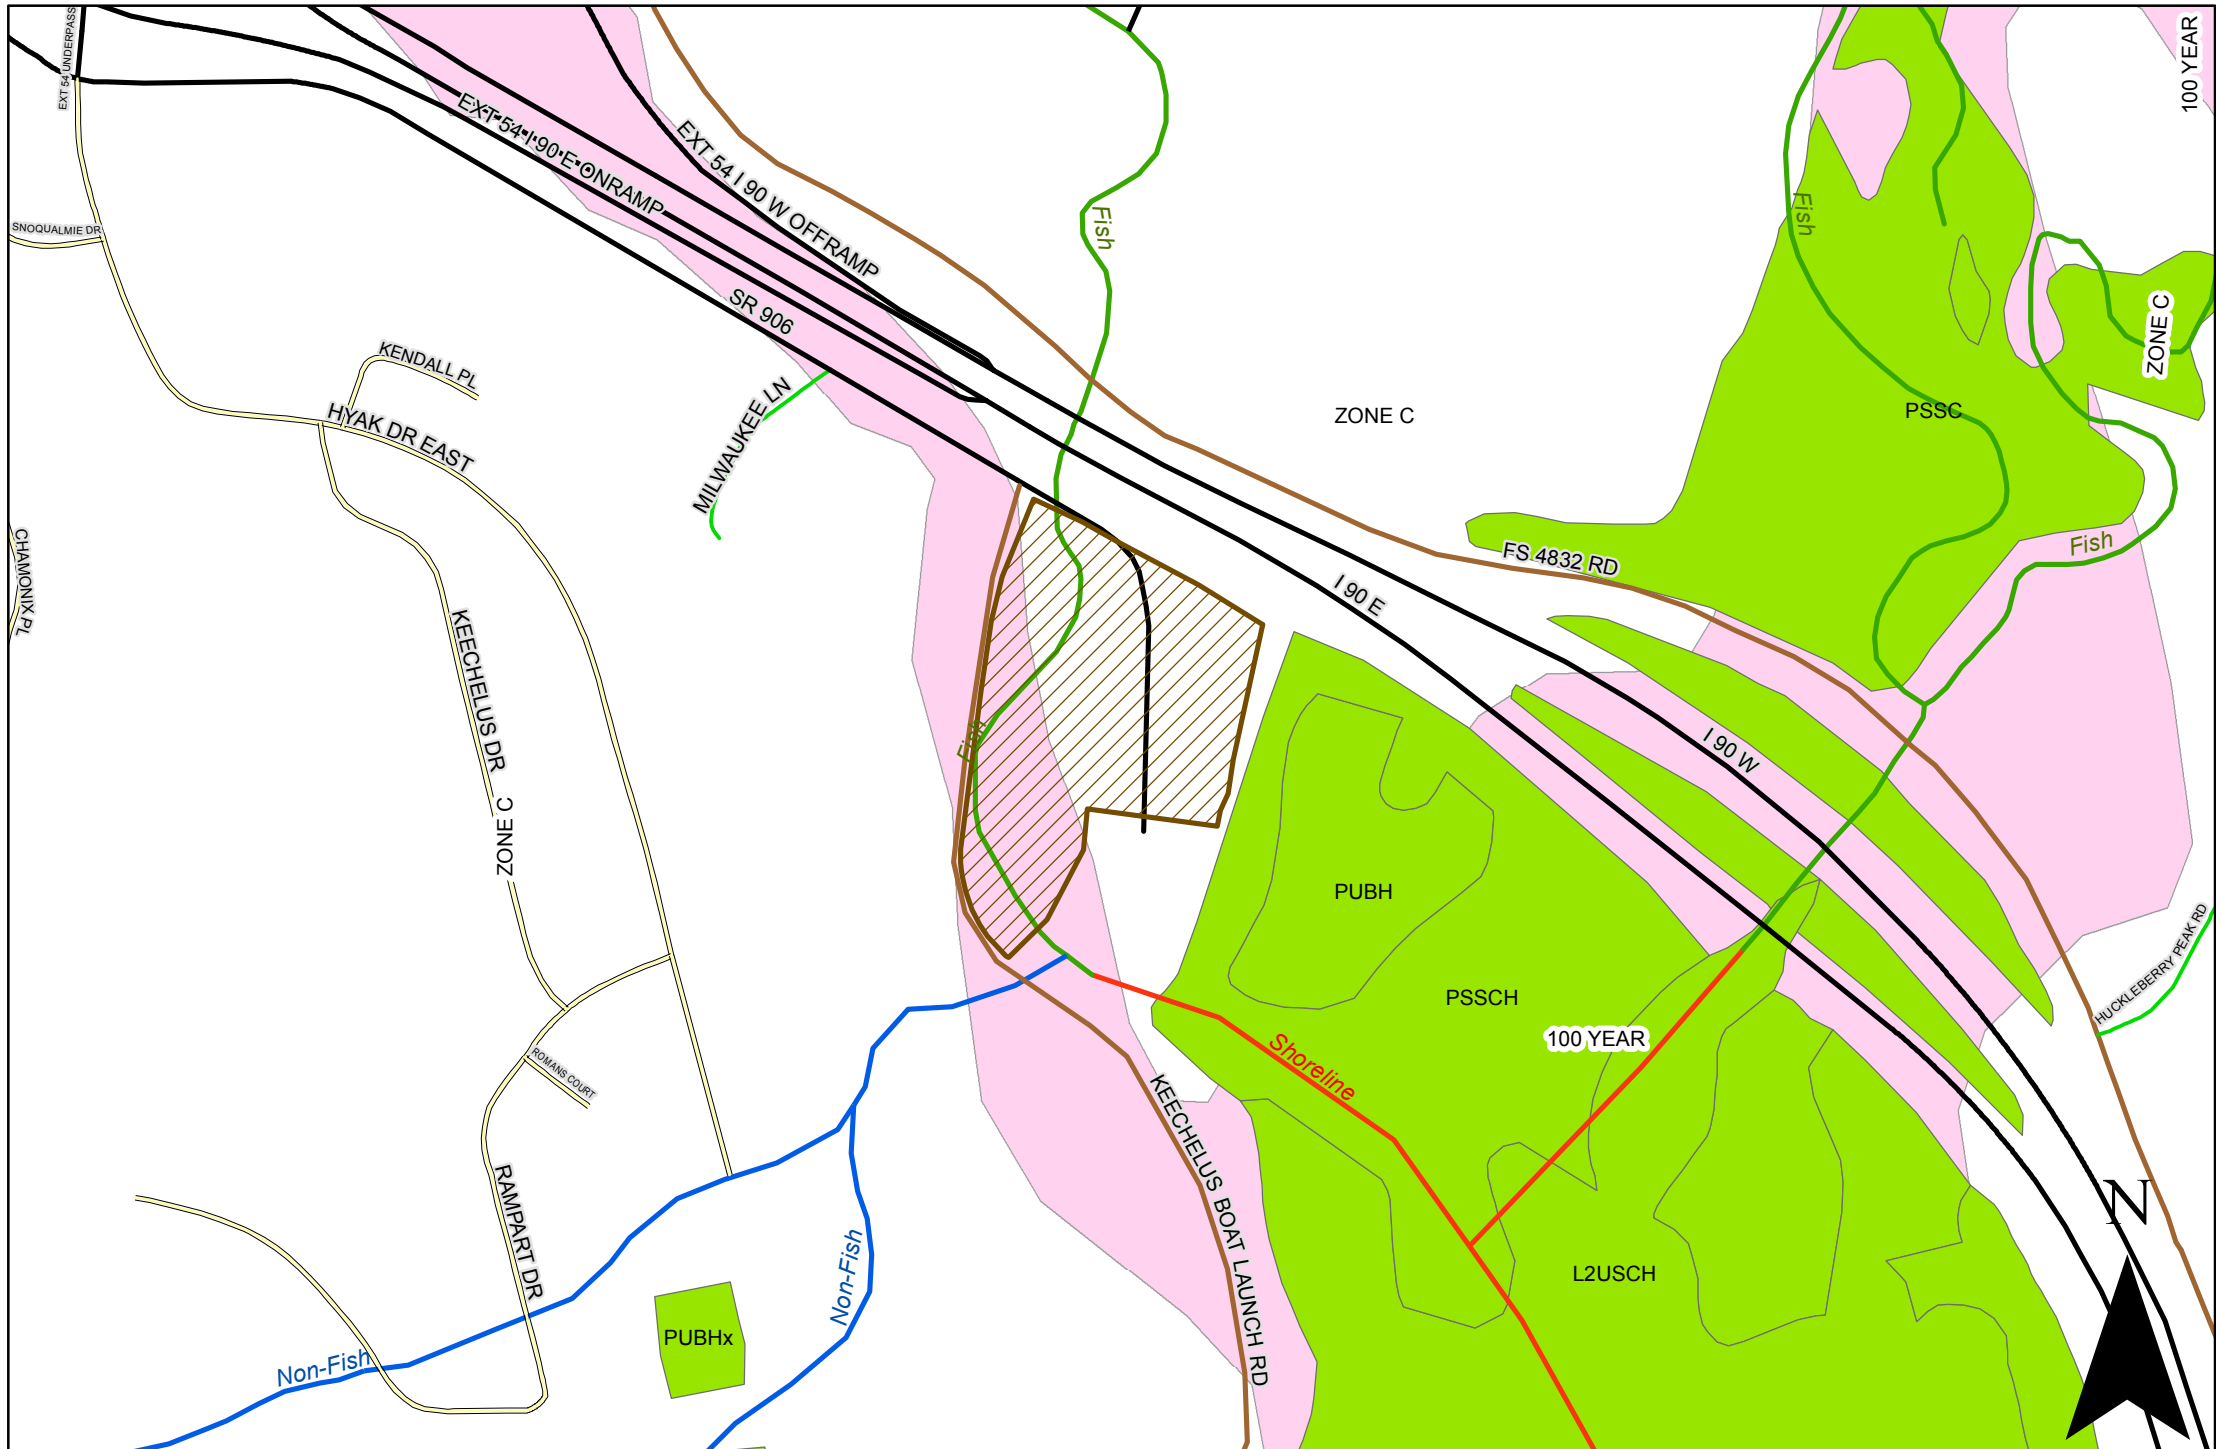

# ACU-18-00003 Hyak

1:5,000

Critical Areas